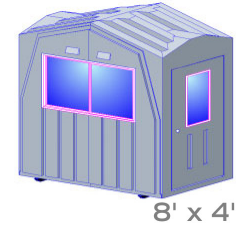

8' x 4'

**MODEL# GMB-4**

3 windows, 1 entry, 1 phone jack, 2 receptacles, 1 light strip  
Available for purchase only

8' x 6'

**MODEL# GMB-6**

3 windows, 1 entry, 1 phone jack, 3 receptacles, 1 light strip  
Available for purchase only

8' x 8'

**MODEL# GMB-8**

5 windows, 1 entry, 1 phone jack, 3 receptacles, 1 light strip  
Available for purchase only

8' x 12'

**MODEL# GMB-12**

7 windows, 1 entry, 1 phone jack, 5 receptacles, 2 light strips  
Available for purchase only