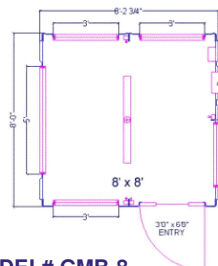

8' x 4'

**MODEL# GMB-4**

3 windows, 1 entry, 1 phone jack, 2 receptacles, 1 light strip  
Available for purchase only

8' x 6'

**MODEL# GMB-6**

3 windows, 1 entry, 1 phone jack, 3 receptacles, 1 light strip  
Available for purchase only

8' x 8'

**MODEL# GMB-8**

5 windows, 1 entry, 1 phone jack, 3 receptacles, 1 light strip  
Available for purchase only

8' x 12'

**MODEL# GMB-12**

7 windows, 1 entry, 1 phone jack, 5 receptacles, 2 light strips  
Available for purchase only