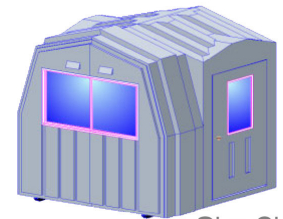

Featuring durable, maintenance-free fiberglass, ModSpace's guard houses are weather, rust, rot, mildew and warp resistant. In addition, they are wind, snow and flame spread rated with self supporting ribbing – which means you won't have to worry about ongoing repairs and deterioration.

**Options include:**

- > 1500 BTU Heater
- > 5000-12000 BTU A/C units
- > Slider window

And if you need your building relocated, we've designed for that too. Rely on ModSpace to provide you with the building solution you need, where you need it.

8' x 4'

**MODEL# GMB-4**

3 windows, 1 entry, 1 phone jack, 2 receptacles, 1 light strip  
Available for purchase only

8' x 6'

**MODEL# GMB-6**

3 windows, 1 entry, 1 phone jack, 3 receptacles, 1 light strip  
Available for purchase only

8' x 8'

**MODEL# GMB-8**

5 windows, 1 entry, 1 phone jack, 3 receptacles, 1 light strip  
Available for purchase only

8' x 12'

**MODEL# GMB-12**

7 windows, 1 entry, 1 phone jack, 5 receptacles, 2 light strips  
Available for purchase only