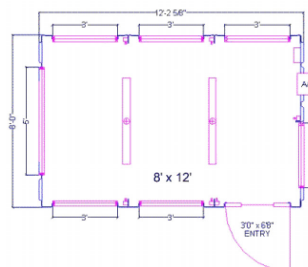

8' x 4'

**MODEL# GMB-4**

3 windows, 1 entry, 1 phone jack, 2 receptacles, 1 light strip  
Available for purchase only

8' x 6'

**MODEL# GMB-6**

3 windows, 1 entry, 1 phone jack, 3 receptacles, 1 light strip  
Available for purchase only

8' x 8'

**MODEL# GMB-8**

5 windows, 1 entry, 1 phone jack, 3 receptacles, 1 light strip  
Available for purchase only

8' x 12'

**MODEL# GMB-12**

7 windows, 1 entry, 1 phone jack, 5 receptacles, 2 light strips  
Available for purchase only