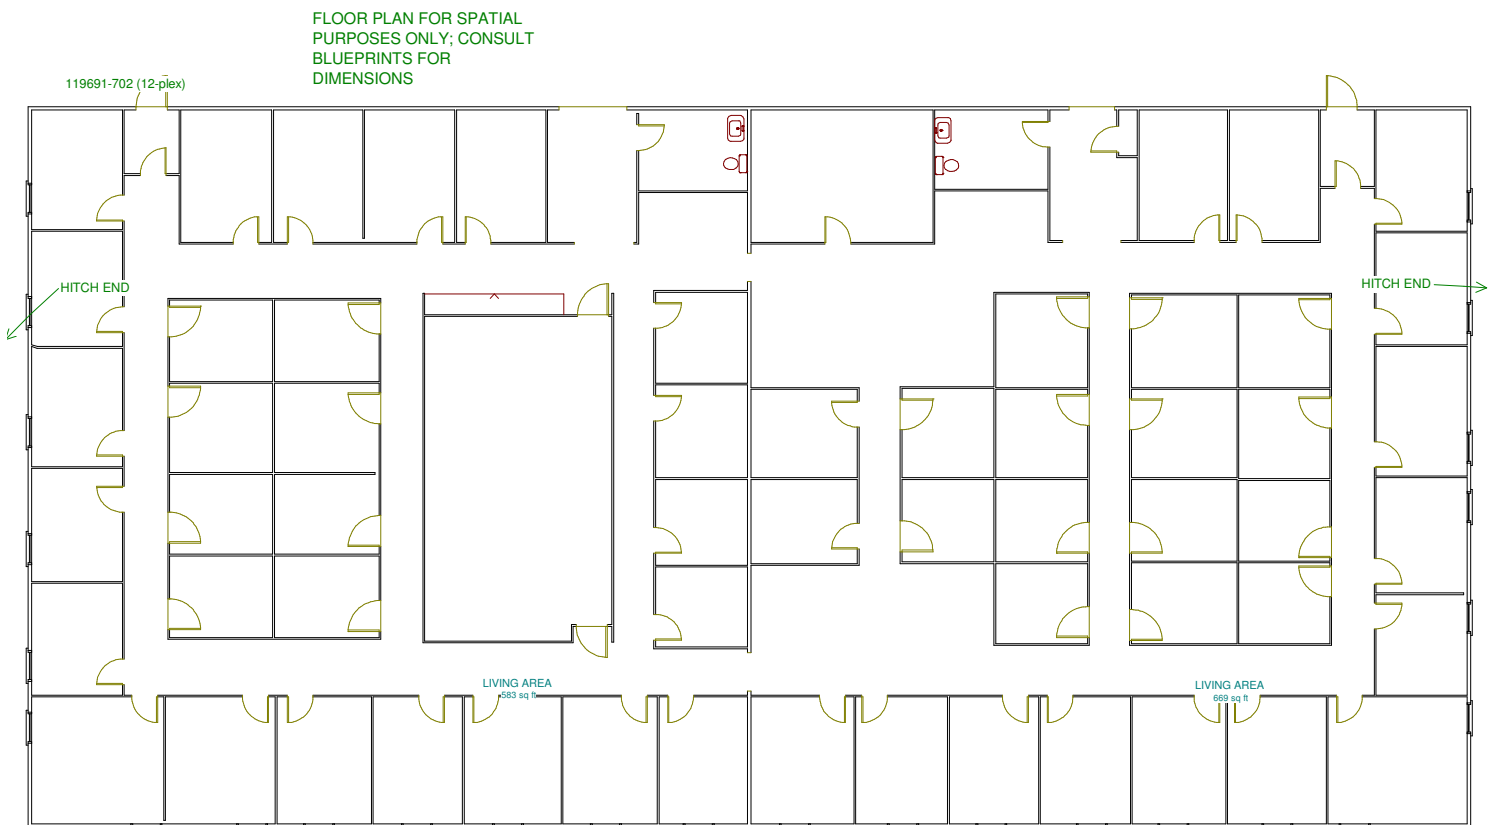

Note: Availability NOT guaranteed.
Please call ahead to verify that units are still in stock.