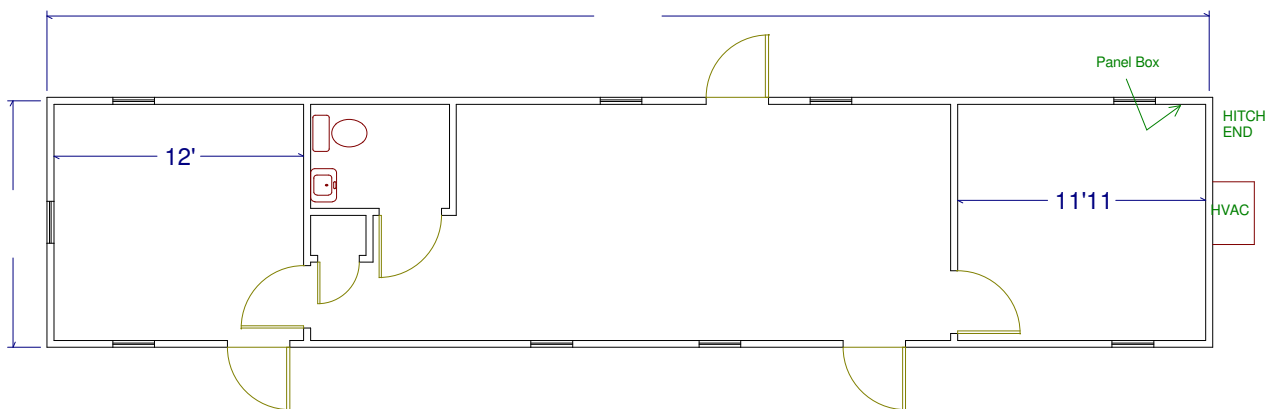

## Single Wide 12' x 56'

# 904-268-4241

12' X 56' w/ handicap bath

UNIT # 105625

SERIAL # \_\_\_\_\_

Check out other Limited Time Special Offers for Purchase or Lease by visiting [www.ModSpace.com/specials](http://www.ModSpace.com/specials)