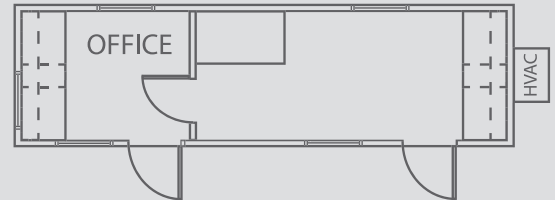

## 8'X28' JOB SITE OFFICE TRAILER

- » (1) 8' x 10' private office, (1) 8' x 18' main office
- » 36" x 48" plan table, (2) built in desk with two drawer file cabinet and overhead bookshelf

## 8'X20' OFFICE TRAILER

- » (1) 8' x 20' main office
- » 36" x 48" plan table, built in desk with two drawer file cabinet and overhead bookshelf

## 8'X28' OFFICE/STORAGE TRAILER

- » (1) 8' x 10' private office, (1) 8' x 18' storage area
- » 36" x 48" plan table, built in desk with two drawer file cabinet and overhead bookshelf

## 10'X44' OFFICE TRAILER

- » (1) 10' x 13' private office, (1) 10' x 11' private office, (1) 10' x 20' main office
- » 36" x 48" plan table, (2) built in desk with two drawer file cabinet and overhead bookshelf