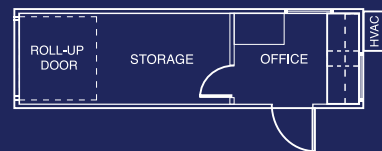

## 8'X28' JOB SITE OFFICE TRAILER

- » (1) 8' x 10' private office, (1) 8' x 18' main office
- » 36" x 48" plan table, (2) built in desk with two drawer file cabinet and overhead bookshelf

## 8'X20' OFFICE TRAILER

- » (1) 8' x 20' main office
- » 36" x 48" plan table, built in desk with two drawer file cabinet and overhead bookshelf

## 8'X28' OFFICE/STORAGE TRAILER

- » (1) 8' x 10' private office, (1) 8' x 18' storage area
- » 36" x 48" plan table, built in desk with two drawer file cabinet and overhead bookshelf