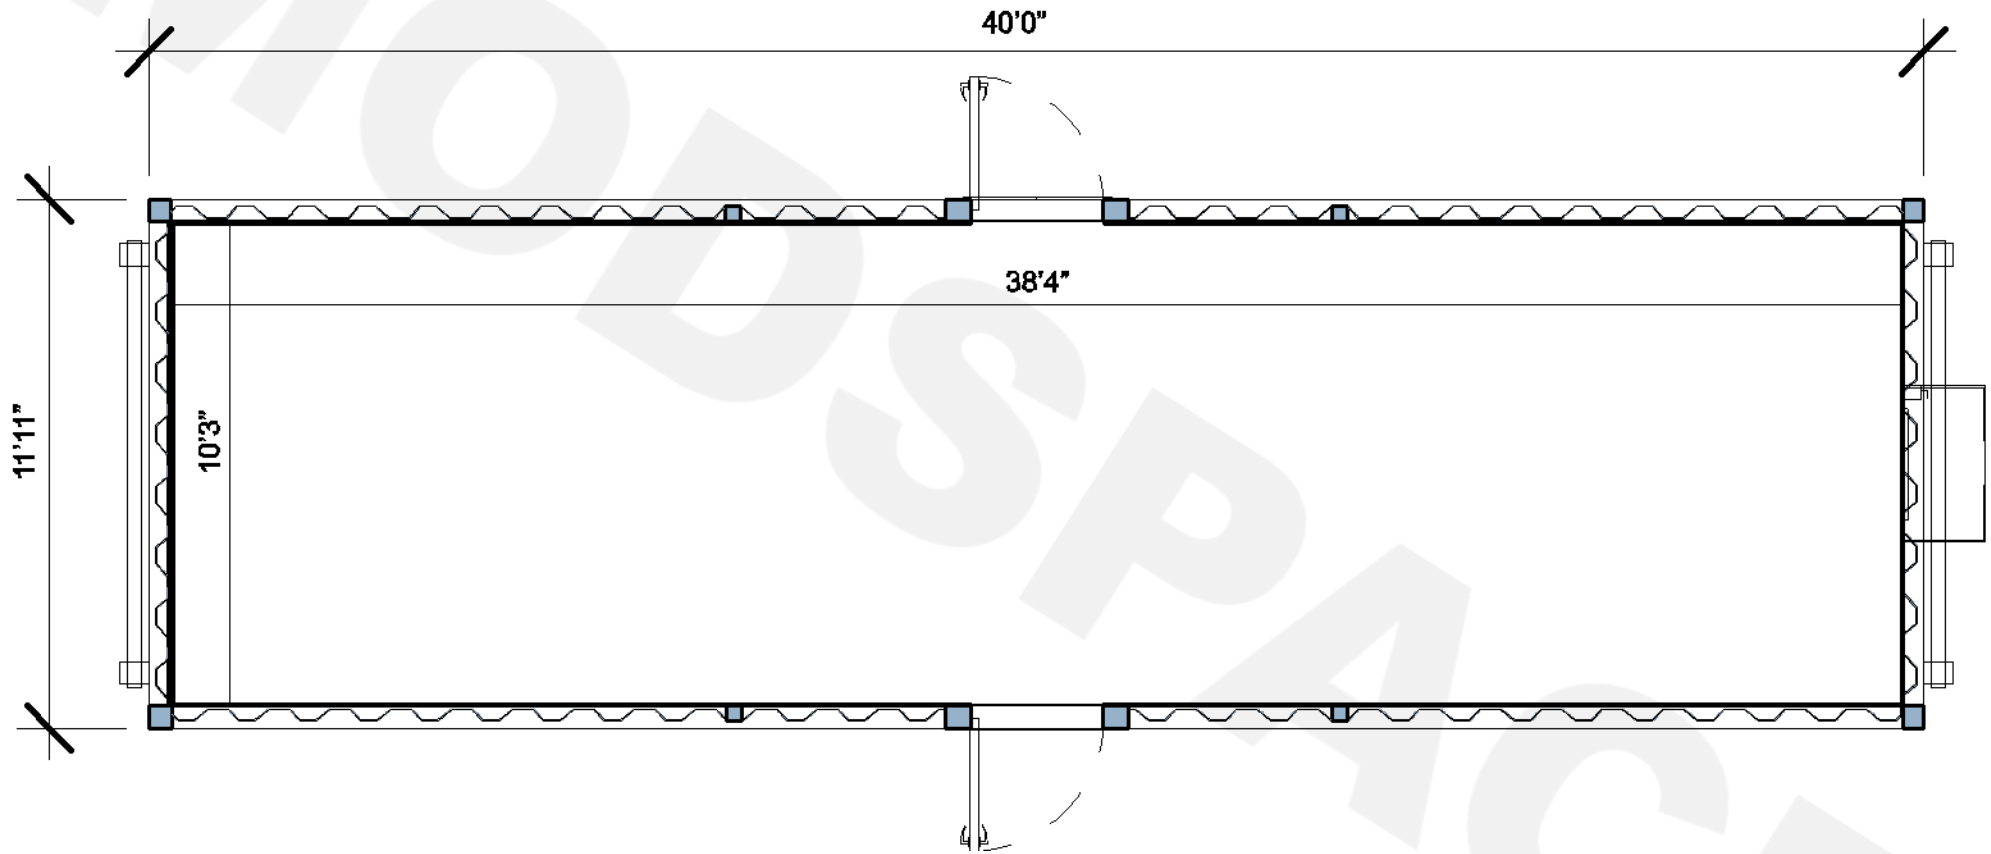

12' x 40' Blast Resistant Module

PROPRIETARY RIGHTS: This drawing is the property of ModSpace and must not be used, loaned, reproduced or disclosed in whole or in part to third parties without the company's written permission. Dimensions are subject to manufacturing and setup tolerances.