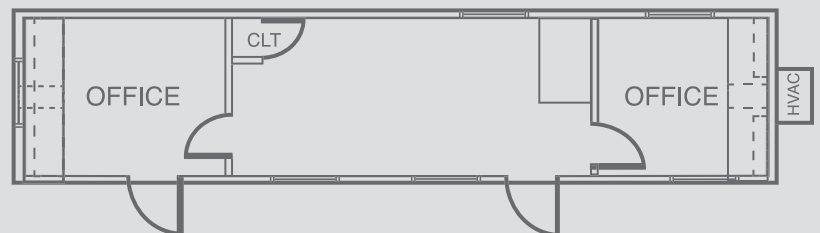

10x44 Office Trailer

It's the mid-sized office trailer that has plenty of elbow room.

SPECIFICATIONS

- » 10' x 44' building size
- » 10' x 48' with towing hitch
- » (1) 10' x 13' private office
- » (1) 10' x 11' private office
- » (1) 10' x 20' main office
- » 8' ceiling height
- » Restroom optional

FEATURES

- » Central HVAC
- » Built-in furniture (plan table, desks, filing cabinets, bookshelves)
- » Fluorescent lighting
- » Electrical outlets
- » 1/8" vinyl floor

Ask us about...

STORAGE CONTAINERS

Secure portable storage units in 8' x 20' and 8' x 40' sizes.

Steps, decks and ramps.

Floor plans may vary. Other sizes, floor plans, configurations and specifications are available.

Experienced ★ Local ★ Proven

World-class service you can count on, with guaranteed on-time delivery, and competitive pricing from 80-plus locations across North America.