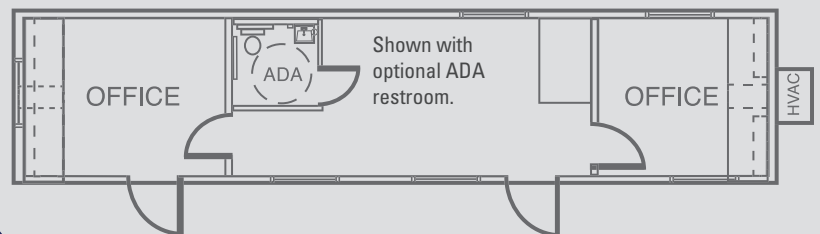

10x44 Office Trailer

It's the mid-sized office trailer that has plenty of elbow room.

SPECIFICATIONS

- » 10' x 44' building size
- » 10' x 48' with towing hitch
- » (1) 10' x 13' private office
- » (1) 10' x 11' private office
- » (1) 10' x 20' main office
- » 8' ceiling height
- » Restroom optional

FEATURES

- » Central HVAC
- » Built-in furniture (plan table, desks, filing cabinets, bookshelves)
- » Fluorescent lighting
- » Electrical outlets
- » 1/8" vinyl floor

Ask us about...

STORAGE CONTAINERS

Secure portable storage units in 8' x 20' and 8' x 40' sizes.

Steps, decks and ramps.

Floor plans may vary. Other sizes, floor plans, configurations and specifications are available.

Experienced ★ Local ★ Proven

World-class service you can count on, with guaranteed on-time delivery, and competitive pricing from 80-plus locations across North America.