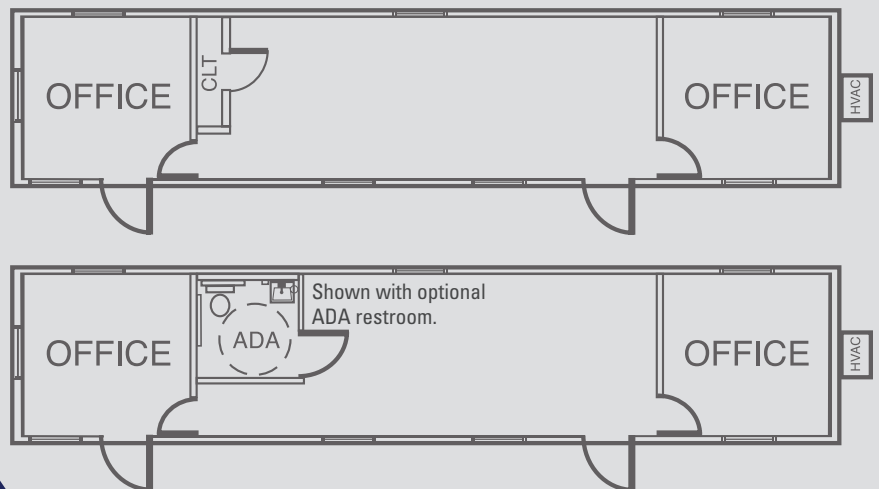

12' x 56' Office Trailer

Perfect for space, comfort and productivity.

SPECIFICATIONS

- » 12' x 56' building size
- » 12' x 60' with towing hitch
- » (2) 12' x 12' private offices
- » (1) 12' x 32' main office
- » 2 entrances
- » 8' ceiling height
- » Restroom optional

FEATURES

- » Central HVAC
- » Fluorescent lighting
- » Electrical outlets
- » 1/8" vinyl floor

Floor plans may vary. Other sizes, floor plans, configurations and specifications are available.

Ask us about...

STORAGE CONTAINERS

Secure portable storage units in 8' x 20' and 8' x 40' sizes.

FURNITURE

Various prices and styles to fit any budget.

INSURANCE

Optional commercial general liability and damage waiver option.