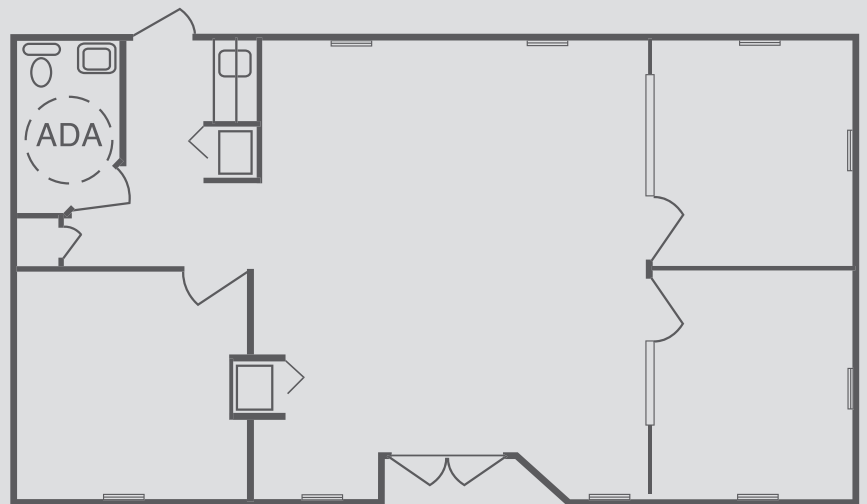

24x44 Designer Complex

Ample space for meeting with clients or staff.

SPECIFICATIONS

- » 24' x 44' building size
- » 24' x 48' with towing hitch
- » (3) 12' x 11' private offices
- » (1) 24 x 22' main office
- » 8' ceiling height

FEATURES

- » Central HVAC
- » Coffee bar with sink & storage cabinet
- » Upgraded siding with mansard roof
- » Commercial grade carpeting

Floor plans may vary. Other sizes, floor plans, configurations and specifications are available.

Ask us about...

STORAGE CONTAINERS

Secure portable storage units in 8' x 20' and 8' x 40' sizes.

FURNITURE

Various prices and styles to fit any budget.

INSURANCE

Optional commercial general liability and damage waiver option.