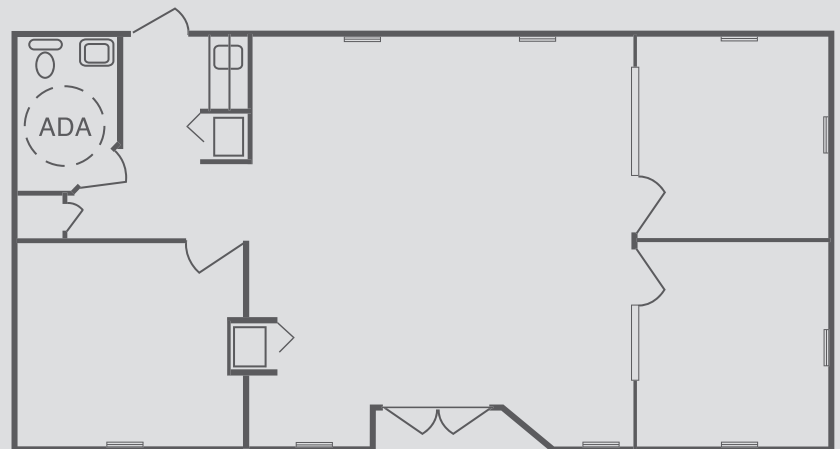

24x56 Designer Complex

Professional space for your entire team to get the job done.

SPECIFICATIONS

- » 24' x 56' building size
- » 24' x 60' with towing hitch
- » (3) 12' x 13' private offices
- » (1) 24 x 30' main office
- » 8' ceiling height

FEATURES

- » Central HVAC
- » Coffee bar with sink & storage cabinet
- » Upgraded siding with mansard roof
- » Commercial grade carpeting

Floor plans may vary. Other sizes, floor plans, configurations and specifications are available.

Ask us about...

STORAGE CONTAINERS

Secure portable storage units in 8' x 20' and 8' x 40' sizes.

FURNITURE

Various prices and styles to fit any budget.

INSURANCE

Optional commercial general liability and damage waiver option.